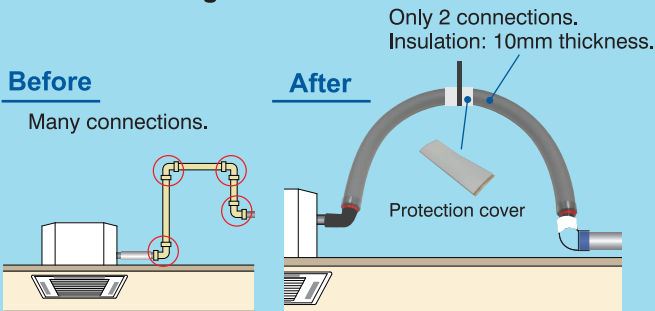

Drain-up hose LIGHT II

for packaged air conditioners.

Features

1. Less connection

- Less risky for leakage
- Less working time

2. Can be connected with PVC pipes directly

3. Can be connected with fittings directly

Straight pipe:
Insert inside

Elbow: Insert outside
(= one side bigger OD).

4. Detachable & Rotatable fitting

- Easy maintenance
- Easy check if properly inserted

5. With insulation for fittings on both sides

6. Soft PVC type is available

Adjustable even if slightly larger pipes.

Construction example

Product lineup

| Article number | Equipment side | | Drainage pipe side | | Length (mm) | Quantity per case carton |
|------------------|----------------|----------------------|--------------------|----------------------|-------------|--------------------------|
| | Type | Available size (=ID) | Type | Available size (=ID) | | |
| DRL2-20L25S-1000 | Elbow | VP20 | Straight | VP25/ | 1000 | 20set |
| DRL2-20L25S-700 | | | | | 700 | |
| DRL2-25L25S-1000 | | VP25 | | | 1000 | |
| DRL2-25L25S-700 | | | | | 700 | |
| DRL2-20L25L-1000 | | Elbow | VP20 | | 1000 | |
| DRL2-20L25L-700 | | | | | 700 | |
| DRL2-25L25L-1000 | | | VP25 | | 1000 | |
| DRL2-25L25L-700 | | | | | 700 | |