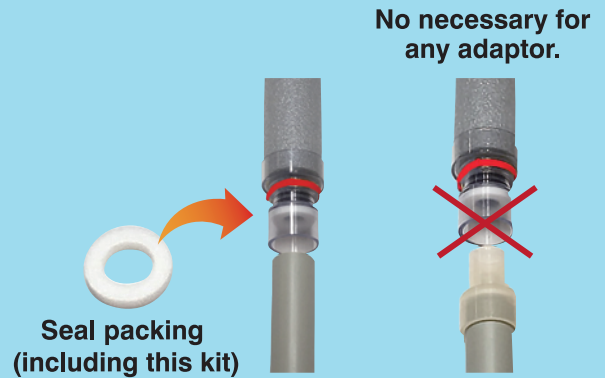

Drain-up hose LIGHT II

for packaged air conditioners.

Features

1. Less connection

- Less risky for leakage
- Less working time

2. Can be connected with PVC pipes directly

3. Can be connected with fittings directly

Straight pipe:
Insert inside

Elbow: Insert outside
(= one side bigger OD).

4. Detachable & Rotatable fitting

- Easy maintenance
- Easy check if properly inserted

5. With insulation for fittings on both sides

6. Soft PVC type is available

Adjustable even if slightly larger pipes.

Construction example

Product lineup

| Article number | Equipment side | | Drainage pipe side | | Length (mm) | Quantity per case carton |
|------------------|----------------|----------------------|--------------------|----------------------|-------------|--------------------------|
| | Type | Available size (=ID) | Type | Available size (=ID) | | |
| DRL2-20L25S-1000 | Elbow | VP20 | Straight | VP25/ | 1000 | 20set |
| DRL2-20L25S-700 | | | | | 700 | |
| DRL2-25L25S-1000 | | VP25 | | | 1000 | |
| DRL2-25L25S-700 | | | | | 700 | |
| DRL2-20L25L-1000 | | Elbow | VP20 | | 1000 | |
| DRL2-20L25L-700 | | | | | 700 | |
| DRL2-25L25L-1000 | | | VP25 | | 1000 | |
| DRL2-25L25L-700 | | | | | 700 | |