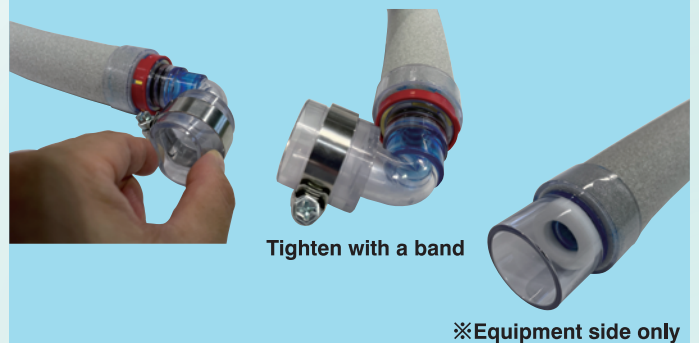

Drain-up hose LIGHT II

for packaged air conditioners.

Features

1. Less connection

- Less risky for leakage
- Less working time

2. Can be connected with PVC pipes directly

3. Can be connected with fittings directly

Straight pipe:
Insert inside

Elbow: Insert outside
(= one side bigger OD).

4. Detachable & Rotatable fitting

- Easy maintenance
- Easy check if properly inserted

5. With insulation for fittings on both sides

6. Soft PVC type is available

Adjustable even if slightly larger pipes.

Construction example

Product lineup

| Article number | Equipment side | | Drainage pipe side | | Length (mm) | Quantity per case carton |
|------------------|----------------|----------------------|--------------------|----------------------|-------------|--------------------------|
| | Type | Available size (=ID) | Type | Available size (=ID) | | |
| DRL2-20L25S-1000 | Elbow | VP20 | Straight | VP25/ | 1000 | 20set |
| DRL2-20L25S-700 | | | | | 700 | |
| DRL2-25L25S-1000 | | VP25 | | | 1000 | |
| DRL2-25L25S-700 | | | | | 700 | |
| DRL2-20L25L-1000 | | Elbow | VP20 | | 1000 | |
| DRL2-20L25L-700 | | | | | 700 | |
| DRL2-25L25L-1000 | | | VP25 | | 1000 | |
| DRL2-25L25L-700 | | | | | 700 | |