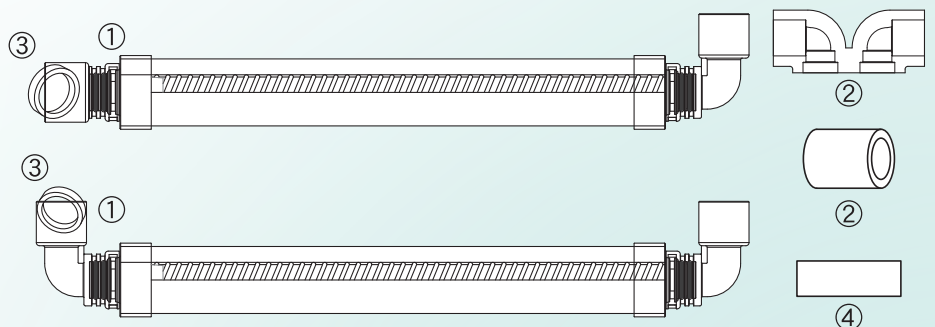

Straight pipe:
Insert inside

Elbow: Insert outside
(= one side bigger OD).

4. Detachable & Rotatable fitting

- Easy maintenance
- Easy check if properly inserted

5. With insulation for fittings on both sides

6. Soft PVC type is available

Adjustable even if slightly larger pipes.

Construction example

Product lineup

| Article number | Equipment side | | Drainage pipe side | | Length (mm) | Quantity per case carton |
|------------------|----------------|----------------------|--------------------|----------------------|-------------|--------------------------|
| | Type | Available size (=ID) | Type | Available size (=ID) | | |
| DRL2-20L25S-1000 | Elbow | VP20 | Straight | VP25/ | 1000 | 20set |
| DRL2-20L25S-700 | | | | | 700 | |
| DRL2-25L25S-1000 | | VP25 | | | 1000 | |
| DRL2-25L25S-700 | | | | | 700 | |
| DRL2-20L25L-1000 | | Elbow | VP20 | | 1000 | |
| DRL2-20L25L-700 | | | | | 700 | |
| DRL2-25L25L-1000 | | | VP25 | | 1000 | |
| DRL2-25L25L-700 | | | | | 700 | |

Contents

- ① Hose with insulation & fittings for both sides: 1pcs
- ② Insulation for fittings: 2pcs
- ③ Seal packing: 1pcs
- ④ Protect sheet: 1pcs
- ⑤ Instruction manual: 1pcs

INOAC Housing & Construction Materials Co., LTD.