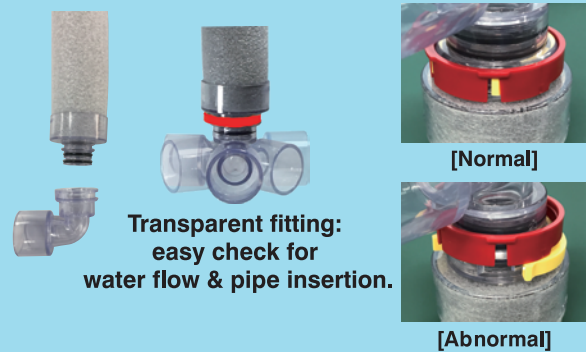

Drain-up hose LIGHT II

for packaged air conditioners.

Features

1. Less connection

- Less risky for leakage
- Less working time

2. Can be connected with PVC pipes directly

3. Can be connected with fittings directly

Straight pipe:
Insert inside

Elbow: Insert outside
(= one side bigger OD).

4. Detachable & Rotatable fitting

- Easy maintenance
- Easy check if properly inserted

5. With insulation for fittings on both sides

6. Soft PVC type is available

Adjustable even if slightly larger pipes.

Construction example

Product lineup

| Article number | Equipment side | | Drainage pipe side | | Length (mm) | Quantity per case carton |
|------------------|----------------|----------------------|--------------------|----------------------|-------------|--------------------------|
| | Type | Available size (=ID) | Type | Available size (=ID) | | |
| DRL2-20L25S-1000 | Elbow | VP20 | Straight | VP25/ | 1000 | 20set |
| DRL2-20L25S-700 | | | | | 700 | |
| DRL2-25L25S-1000 | | VP25 | | | 1000 | |
| DRL2-25L25S-700 | | | | | 700 | |
| DRL2-20L25L-1000 | | Elbow | VP20 | | 1000 | |
| DRL2-20L25L-700 | | | | | 700 | |
| DRL2-25L25L-1000 | | | VP25 | | 1000 | |
| DRL2-25L25L-700 | | | | | 700 | |

Contents

- ① Hose with insulation & fittings for both sides: 1pcs
- ② Insulation for fittings: 2pcs
- ③ Seal packing: 1pcs
- ④ Protect sheet: 1pcs
- ⑤ Instruction manual: 1pcs

INOAC Housing & Construction Materials Co., LTD.