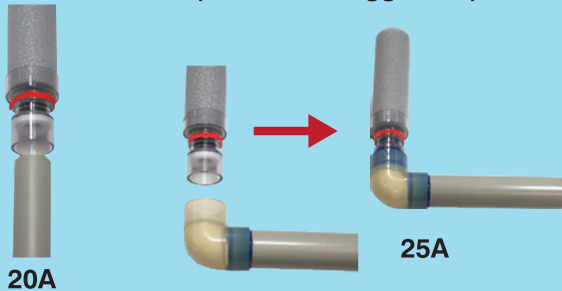

Drain-up hose LIGHT II

for packaged air conditioners.

Features

1. Less connection

- Less risky for leakage
- Less working time

2. Can be connected with PVC pipes directly

3. Can be connected with fittings directly

Straight pipe:
Insert inside

Elbow: Insert outside
(= one side bigger OD).

4. Detachable & Rotatable fitting

- Easy maintenance
- Easy check if properly inserted

5. With insulation for fittings on both sides

6. Soft PVC type is available

Adjustable even if slightly larger pipes.

Construction example

Product lineup

| Article number | Equipment side | | Drainage pipe side | | Length (mm) | Quantity per case carton |
|------------------|----------------|----------------------|--------------------|----------------------|-------------|--------------------------|
| | Type | Available size (=ID) | Type | Available size (=ID) | | |
| DRL2-20L25S-1000 | Elbow | VP20 | Straight | VP25/ | 1000 | 20set |
| DRL2-20L25S-700 | | | | | 700 | |
| DRL2-25L25S-1000 | | VP25 | | | 1000 | |
| DRL2-25L25S-700 | | | | | 700 | |
| DRL2-20L25L-1000 | | Elbow | VP20 | | 1000 | |
| DRL2-20L25L-700 | | | | | 700 | |
| DRL2-25L25L-1000 | | | VP25 | | 1000 | |
| DRL2-25L25L-700 | | | | | 700 | |